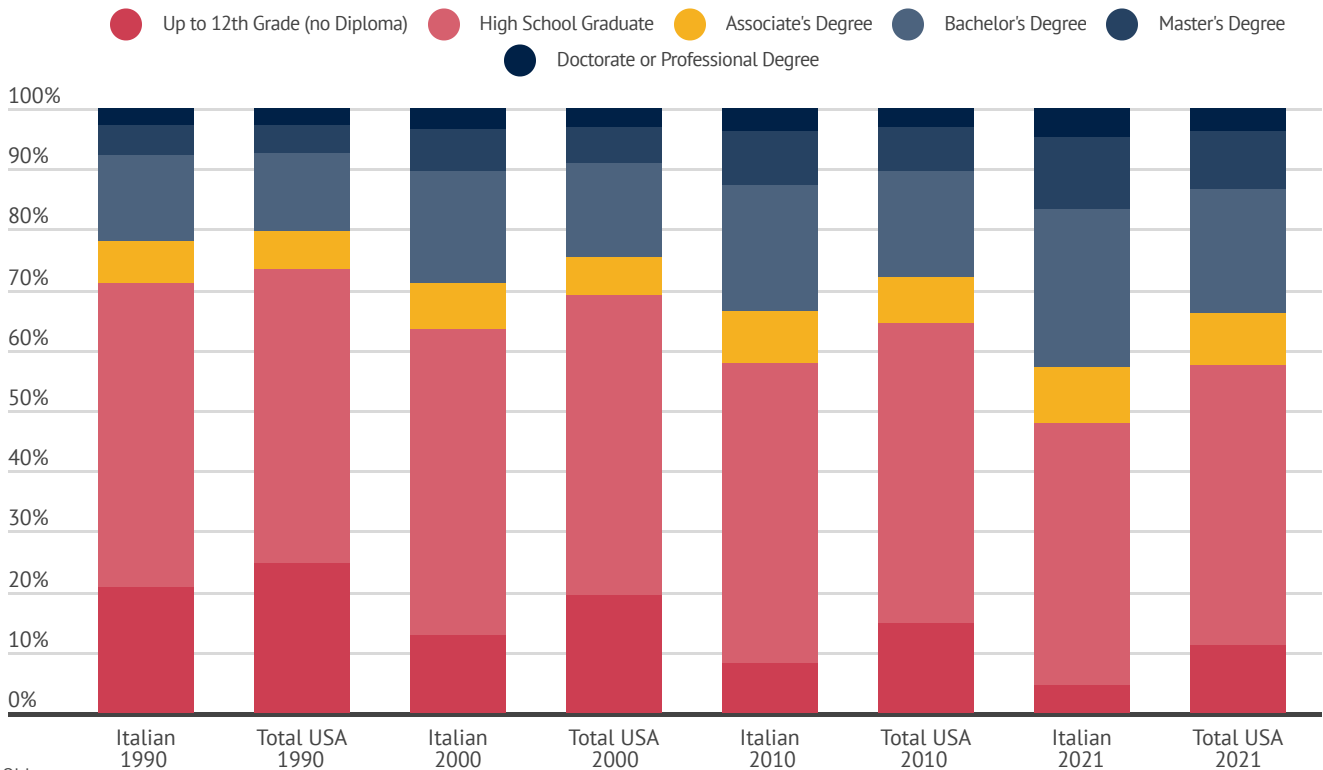

Italian Americans: Educational Attainment on the Rise

Age 25 and Older with a Bachelor's Degree or Higher

Share of Educational Attainment Italian Americans vs. Total Population

25 Years and Older

calandra@qc.cuny.edu
calandrainstitute.org